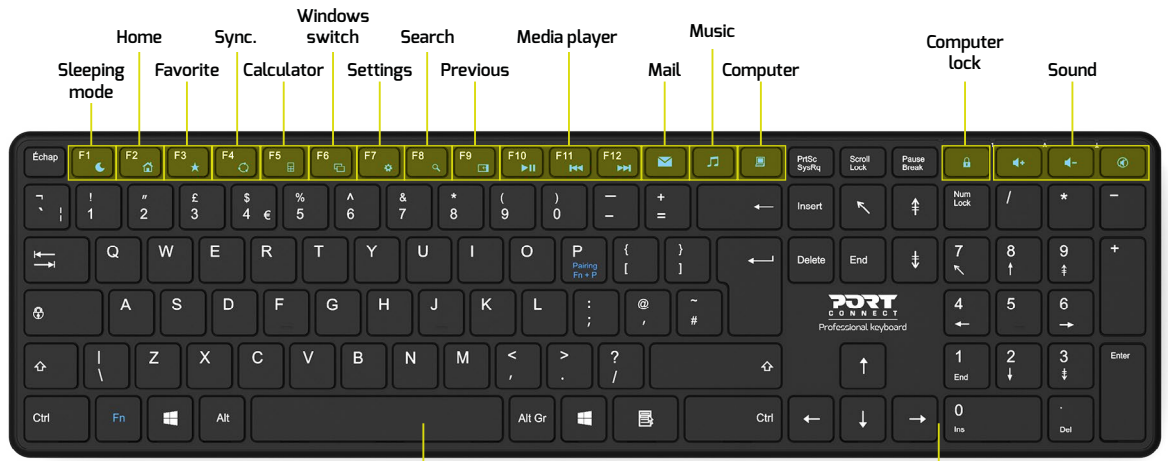

FOR LAPTOP &
DESKTOP COMPUTERS

DEUTSCHE TASTATUR

UK KEYBOARD

CLAVIER FRANÇAIS

Product Sheet
PORT-CONNECT.COM

OFFICE BLUETOOTH® RECHARGEABLE KEYBOARD

Bluetooth® connectivity up to 8 meters range

Connectivité Bluetooth® portée jusqu'à 8 mètres

Scissors keys

Slim & elegant design

Precise scissor keys with shortcuts
Touches ciseaux précises avec raccourcis

OFFICE BLUETOOTH® RECHARGEABLE KEYBOARD

- Professional wireless keyboard with Bluetooth® Low Energy
- Rechargeable battery via USB-C connector
- Comfortable and precise scissor keys
- 8 meters range keyboard usage
- Long lasting battery life up to 2 months
- ON/OFF switch to optimize battery life
- LED indicator for num lock, caps lock, scroll lock
- Ultra slim and elegant design
- Compatible with Windows®, MacOS®, iOS® & Android™